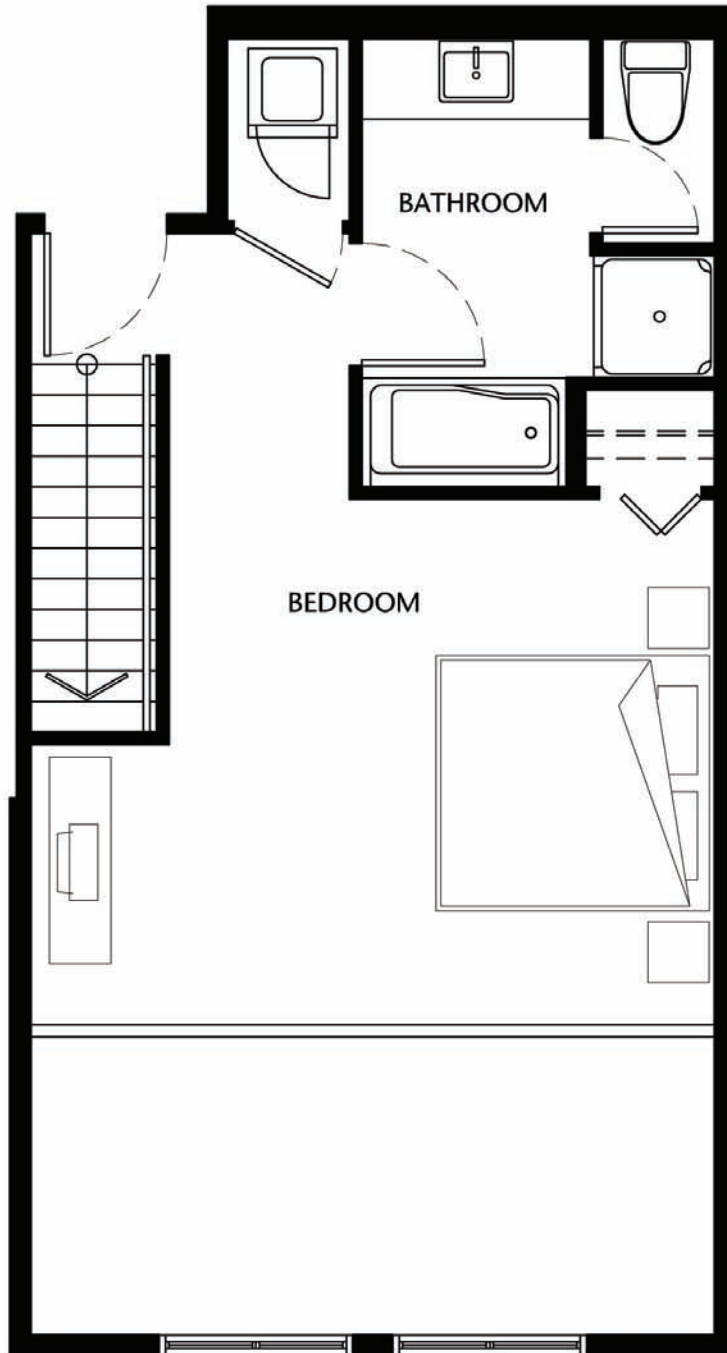

LODGES PHASE III - UNIT S1 - 1485 SQ FT
3 BEDROOM WITH LOFT & 2 ½ BATH (930 SQ FT MAIN)

Suite 325

LODGES PHASE III - UNIT S1 - 1485 SQ FT
3 BEDROOM WITH LOFT & 2 ½ BATH (555 SQ FT LOFT)

Suite 325