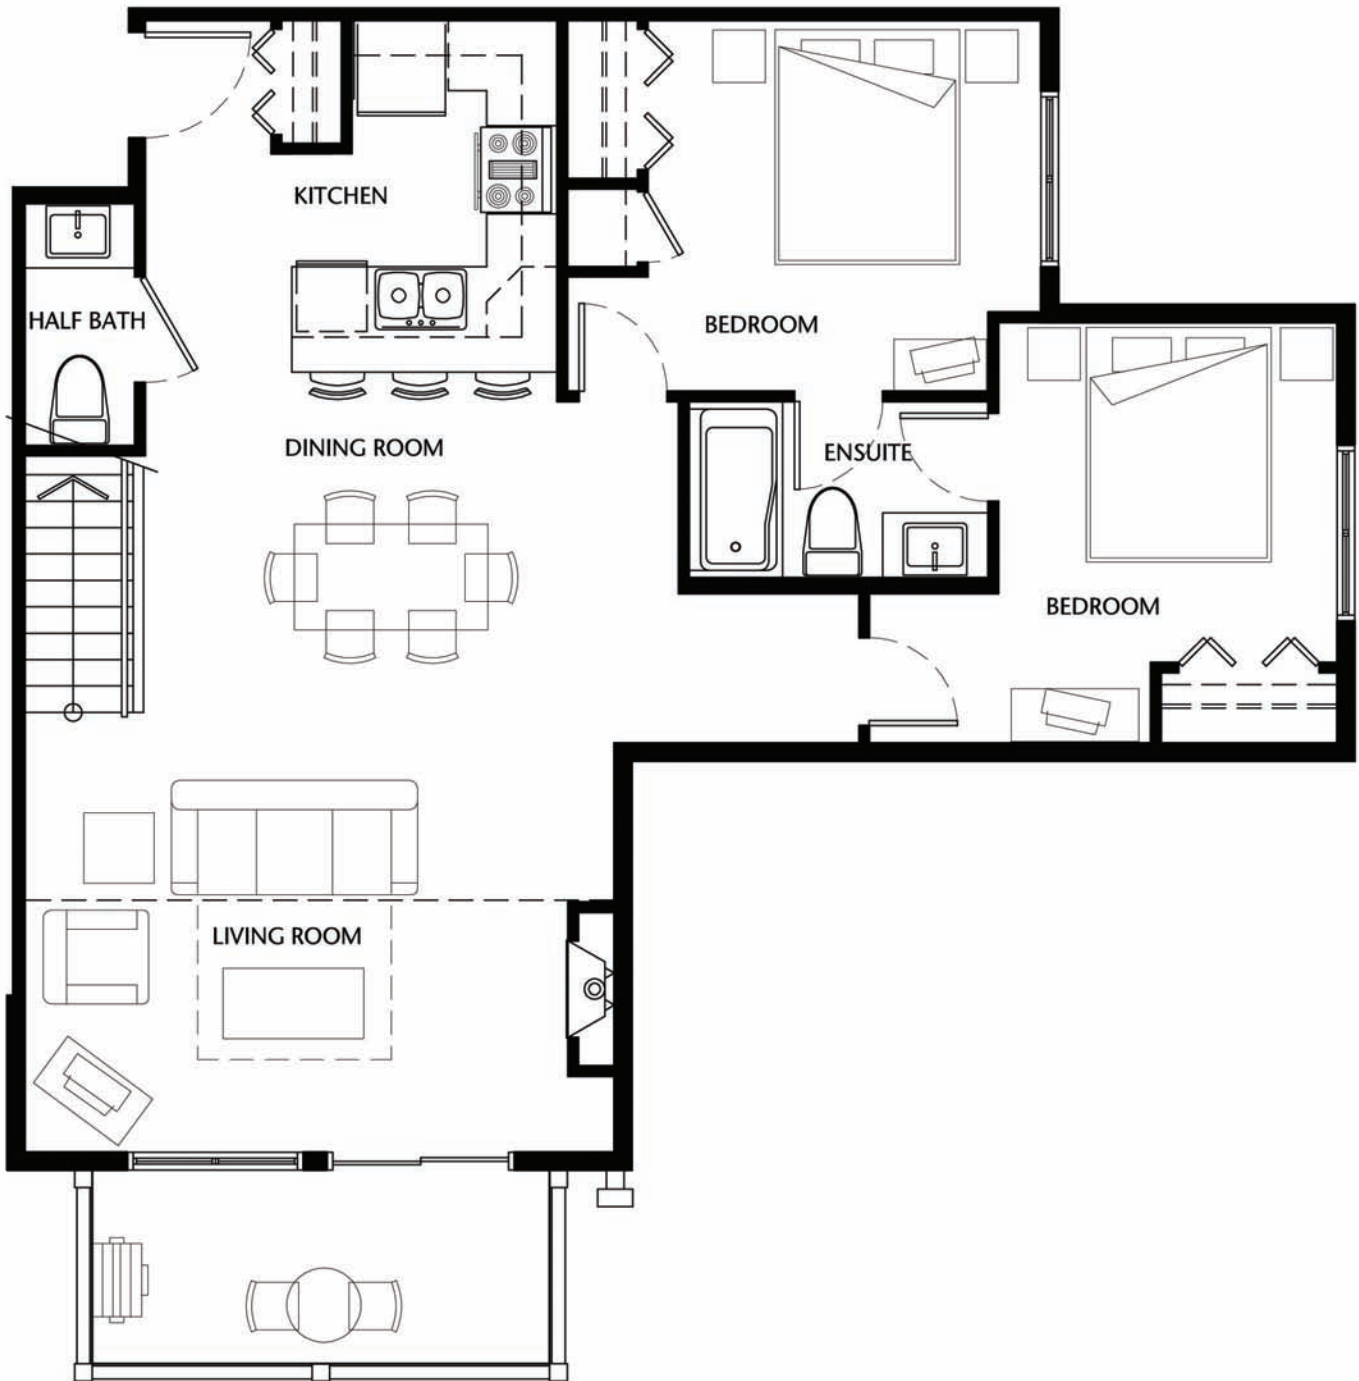

LODGES PHASE III - UNIT S1 - 1485 SQ FT
3 BEDROOM WITH LOFT & 2 ½ BATH (930 SQ FT MAIN)

Suite 325

LODGES PHASE III - UNIT S1 - 1485 SQ FT
3 BEDROOM WITH LOFT & 2 ½ BATH (555 SQ FT LOFT)

Suite 325