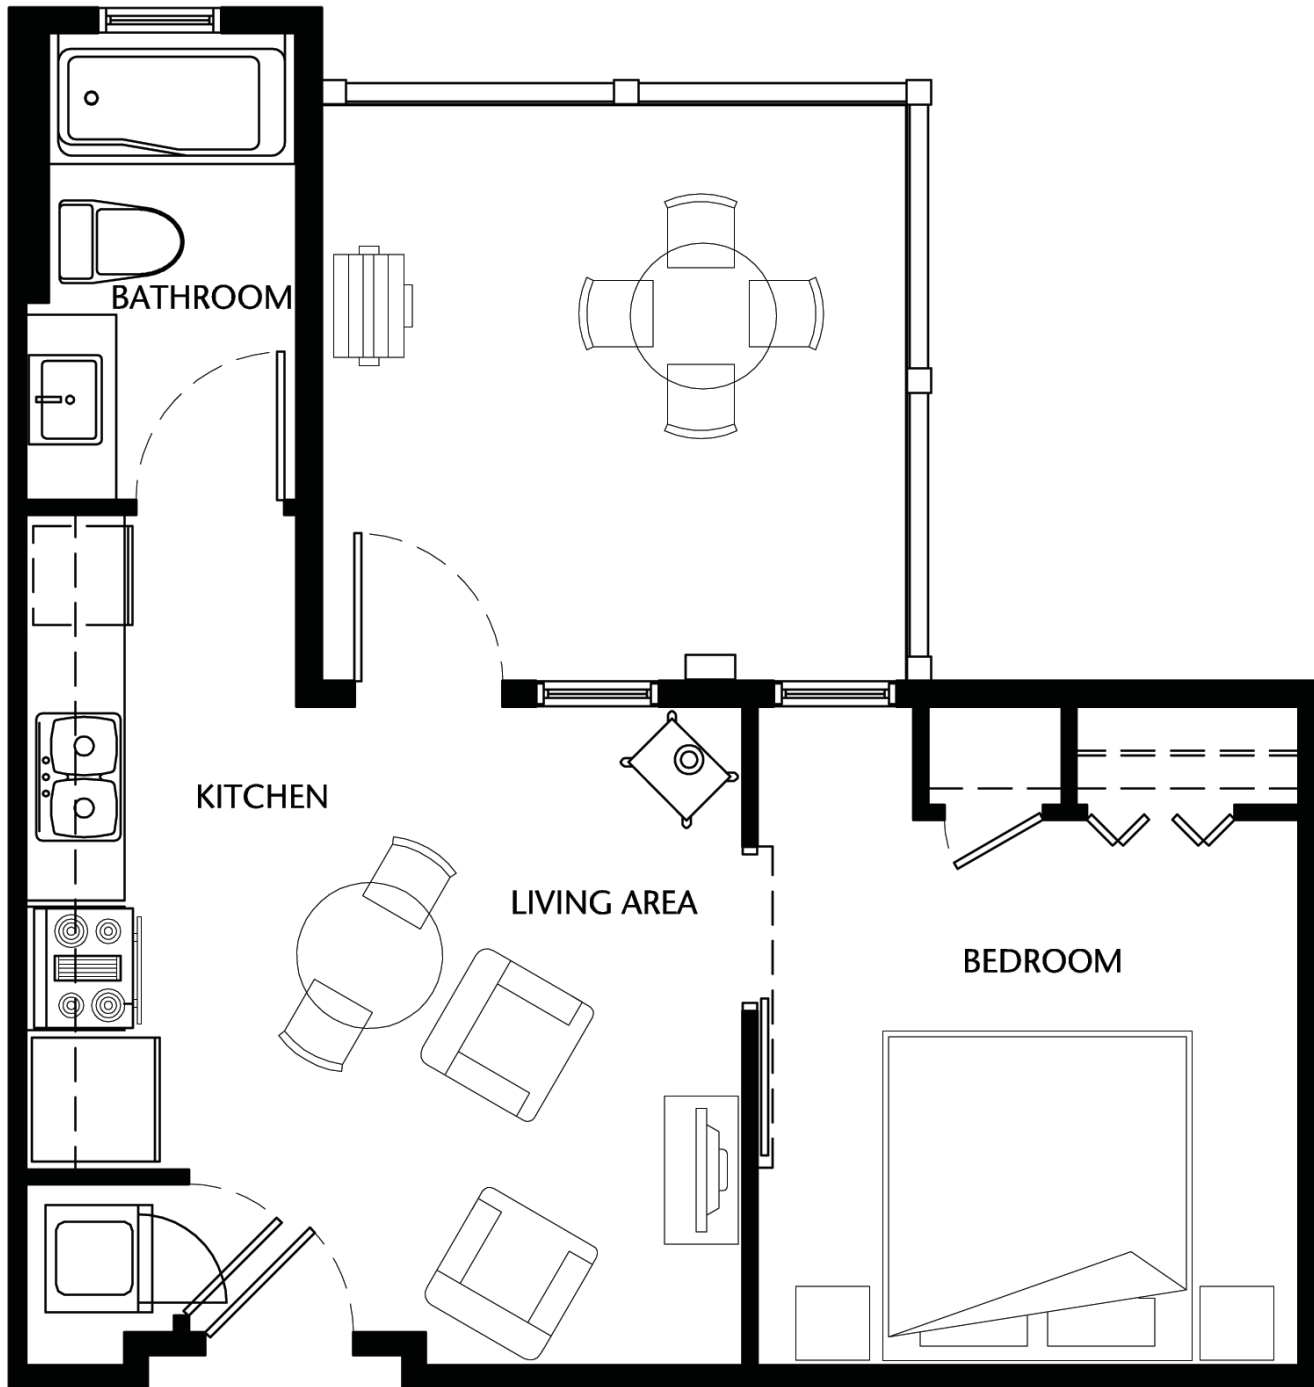

LODGES PHASE IV - UNIT N1 - 460 SQ FT
1 BEDROOM & 1 BATH

Suites 406, 408*
*Mirrored Floor Plan

The Developer reserves the right to make changes to the floor plans, project design, specifications and interiors. Final dimensions, square footage and floor plans may vary.
The Lodges at Canmore is represented by Devonian Properties Inc., a licensed Alberta Real Estate Broker.