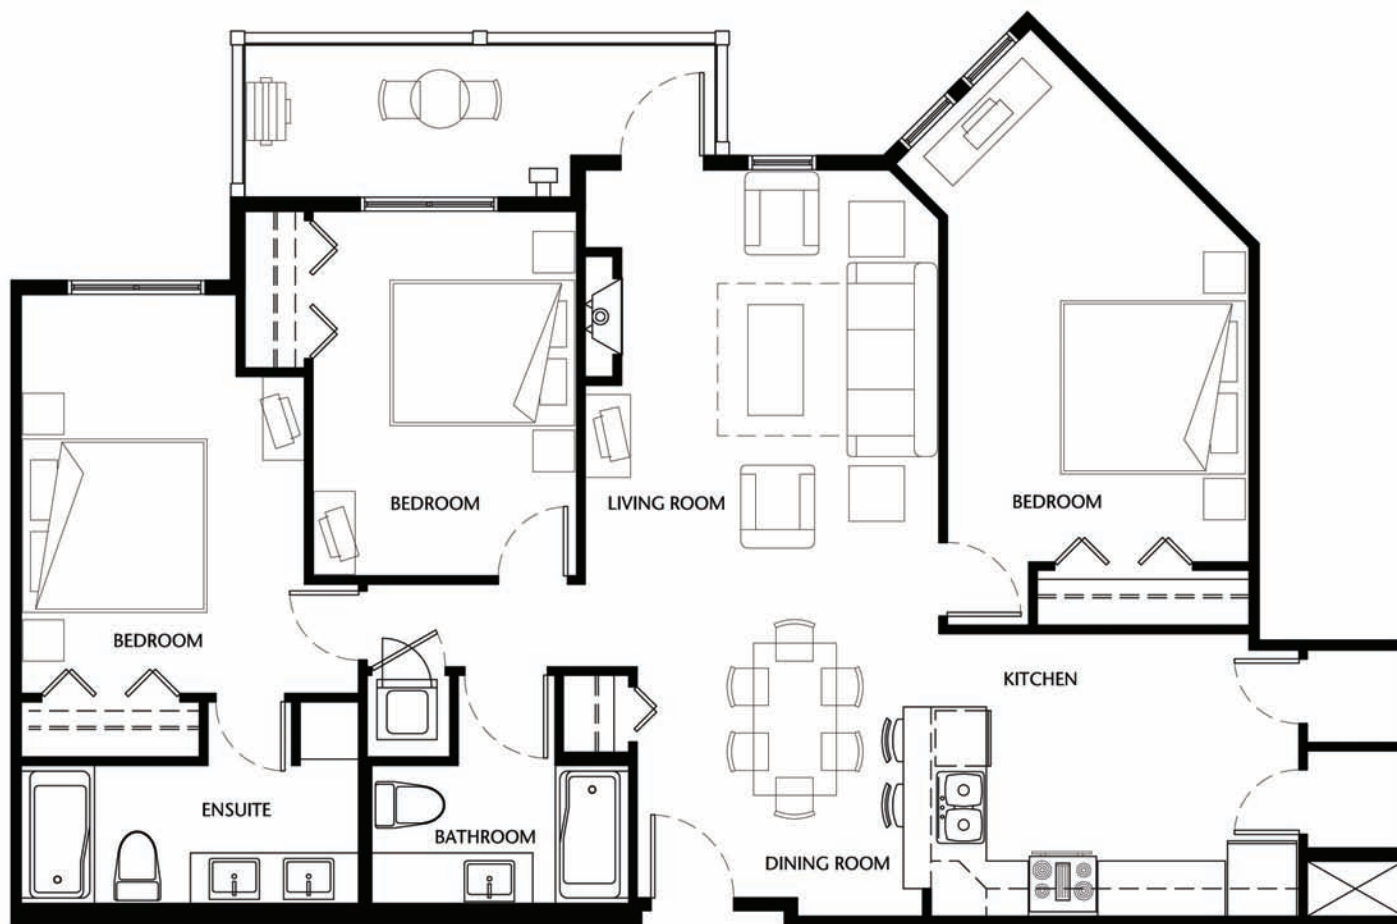

LODGES PHASE III - UNIT L1 - 1268 SQ FT  
3 BEDROOM & 2 BATH

Suites 222, 322