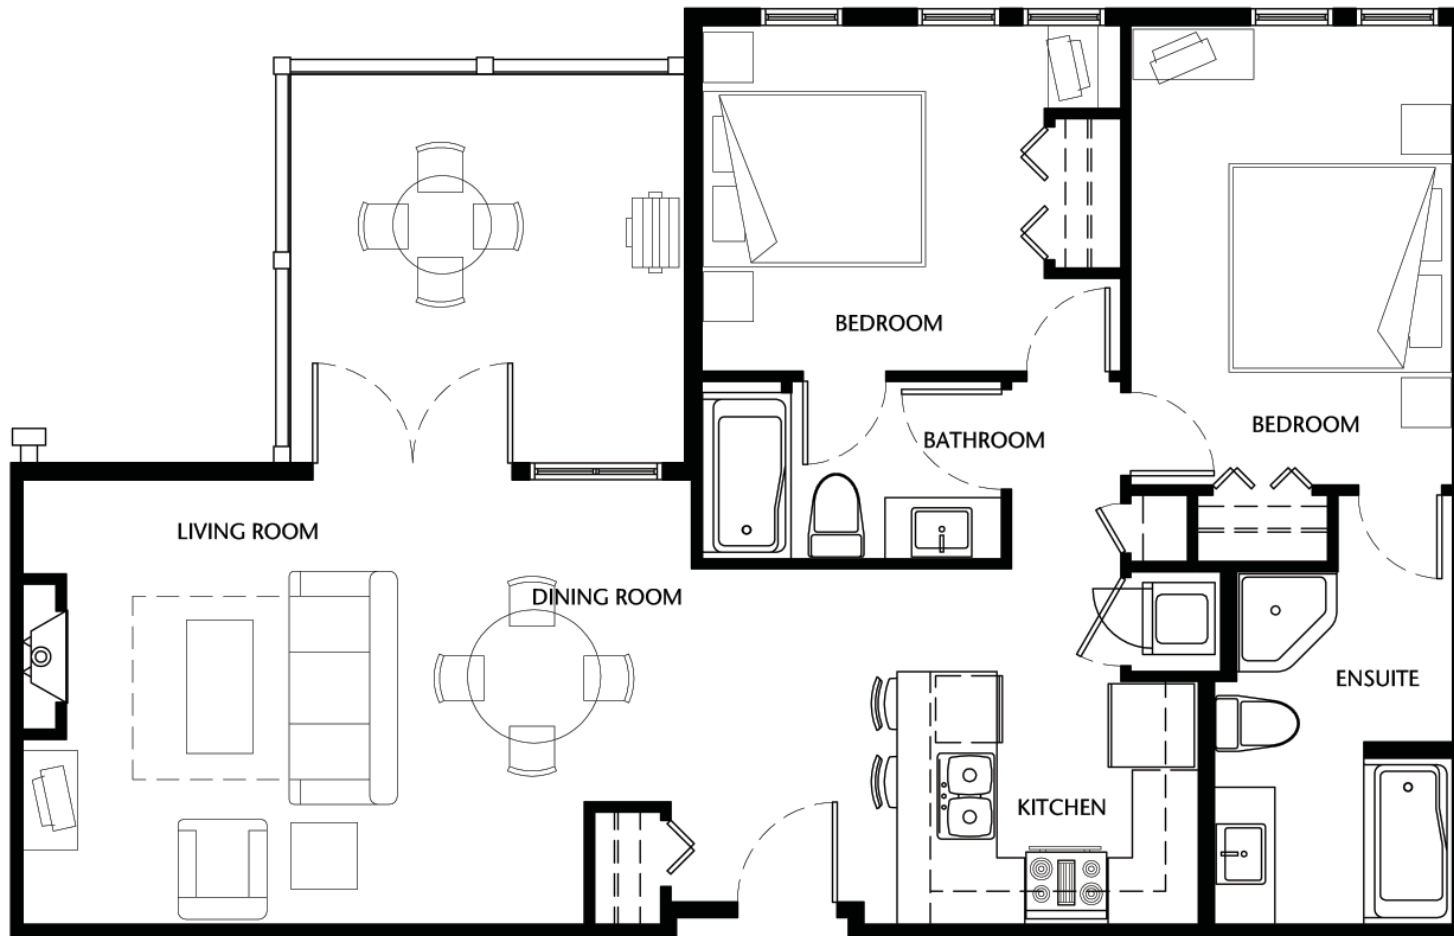

LODGES PHASE IV - UNIT K1 - 935 SQ FT
2 BEDROOM & 2 BATH

Suites 403*, 404, 409, 410*, 411*, 412

*Mirrored Floor Plan

The Developer reserves the right to make changes to the floor plans, project design, specifications and interiors. Final dimensions, square footage and floor plans may vary.
The Lodges at Canmore is represented by Devonian Properties Inc., a licensed Alberta Real Estate Broker.