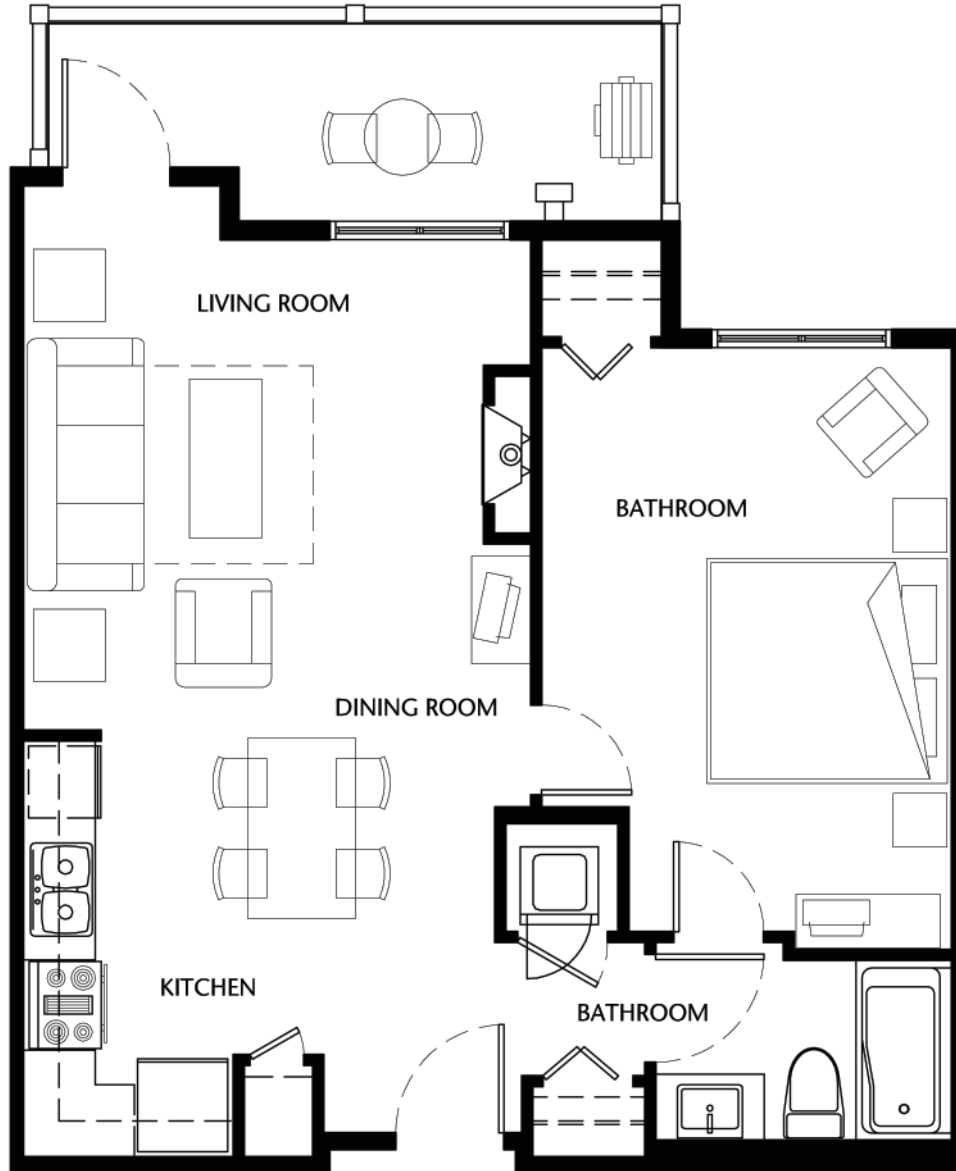

LODGES PHASE IV - UNIT J1 - 680 SQ FT
1 BEDROOM & 1 BATH

Suites 107*, 108, 109, 110*, 115*, 116, 207*, 208, 209, 210*, 215*, 216, 308, 310*, 316
*Mirrored Floor Plan

The Developer reserves the right to make changes to the floor plans, project design, specifications and interiors. Final dimensions, square footage and floor plans may vary.
The Lodges at Canmore is represented by Devonian Properties Inc., a licensed Alberta Real Estate Broker.