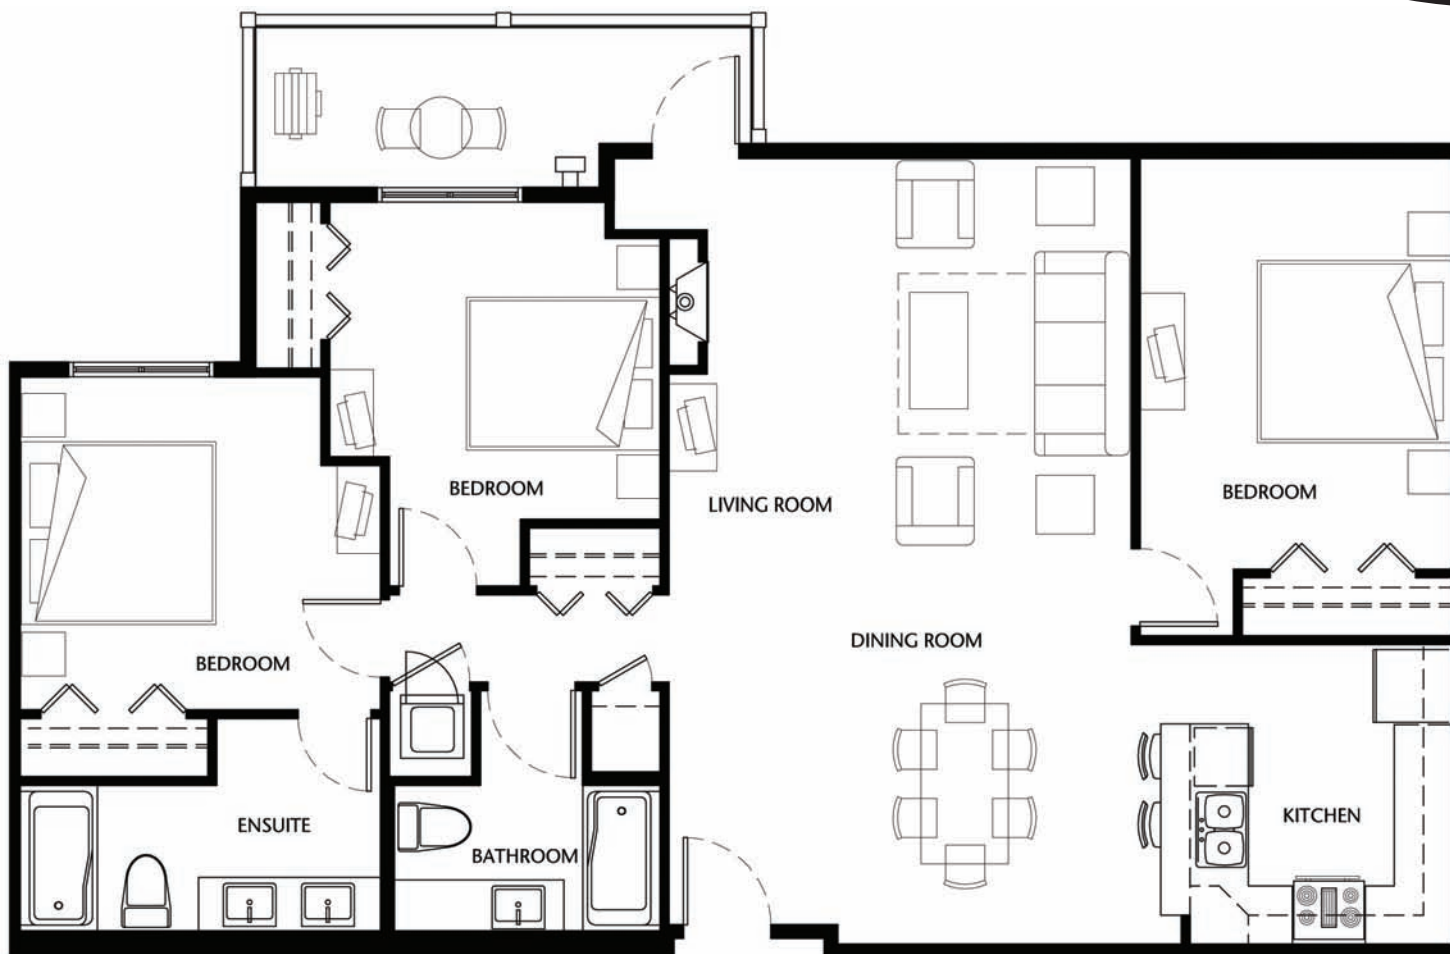

LODGES PHASE III - UNIT H2 - 1310 SQ FT
3 BEDROOM & 2 BATH

Suites 227, 327